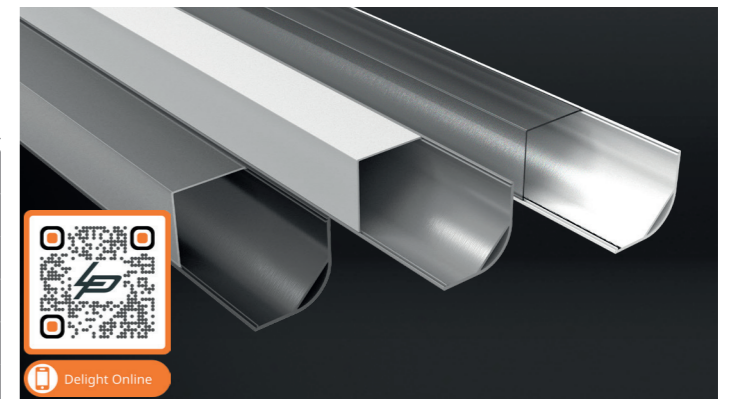

Corner square 16mm

Product name	Alupro LED profile corner 16mm
Color	Aluminium, white and black
Length	2m
Width	16mm
Height	16mm
Max. LED strip power	14,4 W/m

PROFILES AND ENDCAPS

Aluminium	White	Black	
2.01.0625	2.01.1310	2.01.1311	Alupro LED profile corner 16mm 2m
2.01.0630	2.01.1320	2.01.1321	Alupro LED profile corner 16mm endcap closed square
2.01.0629	2.01.1318	2.01.1319	Alupro LED profile corner 16mm endcap open square

Corner square 30mm

Product name	Alupro LED profile corner 30mm
Color	Aluminium, white and black
Length	2m
Width	30mm
Height	30mm
Max. LED strip power	28,8 W/m

PROFILES AND ENDCAPS

Aluminium	White	Black	
2.01.0637	2.01.1312	2.01.1313	Alupro LED profile corner 30mm 2m
2.01.0642	2.01.1328	2.01.1329	Alupro LED profile corner 30mm endcap closed square
2.01.0641	2.01.1326	2.01.1327	Alupro LED profile corner 30mm endcap open square