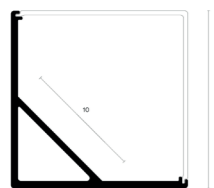

Corner square 16mm

Product name	Alupro LED profile corner 16mm
Color	Aluminium, white and black
Length	2m
Width	16mm
Height	16mm
Max. LED strip power	14,4 W/m

PROFILES AND ENDCAPS

Aluminium	White	Black	
2.01.0625	2.01.1310	2.01.1311	Alupro LED profile corner 16mm 2m
2.01.0630	2.01.1320	2.01.1321	Alupro LED profile corner 16mm endcap closed square
2.01.0629	2.01.1318	2.01.1319	Alupro LED profile corner 16mm endcap open square

Corner square 30mm

Product name	Alupro LED profile corner 30mm
Color	Aluminium, white and black
Length	2m
Width	30mm
Height	30mm
Max. LED strip power	28,8 W/m

PROFILES AND ENDCAPS

Aluminium	White	Black	
2.01.0637	2.01.1312	2.01.1313	Alupro LED profile corner 30mm 2m
2.01.0642	2.01.1328	2.01.1329	Alupro LED profile corner 30mm endcap closed square
2.01.0641	2.01.1326	2.01.1327	Alupro LED profile corner 30mm endcap open square