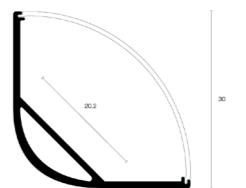

Corner round 16mm

Product name	Alupro LED profile corner 16mm
Color	Aluminium, white and black
Length	2m
Width	16 mm
Height	16mm
Max. LED strip power	14,4 W/m

PROFILES AND ENDCAPS

Aluminium	White	Black	
2.01.0625	2.01.1310	2.01.1311	Alupro LED profile corner 16mm 2m
2.01.0628	2.01.1316	2.01.1317	Alupro LED profile corner 16mm endcap closed round
2.01.0627	2.01.1314	2.01.1315	Alupro LED profile corner 16mm endcap open round

Corner round 30mm

Product name	Alupro LED profile corner 30mm
Color	Aluminium, white and black
Length	2m
Width	30mm
Height	30mm
Max. LED strip power	28,8 W/m

PROFILES AND ENDCAPS

Aluminium	White	Black	
2.01.0637	2.01.1312	2.01.1313	Alupro LED profile corner 30mm 2m
2.01.0640	2.01.1324	2.01.1325	Alupro LED profile corner 30mm endcap closed round
2.01.0639	2.01.1322	2.01.1323	Alupro LED profile corner 30mm endcap open round

Corner square 16mm

Product name	Alupro LED profile corner 16mm
Color	Aluminium, white and black
Length	2m
Width	16mm
Height	16mm
Max. LED strip power	14,4 W/m

PROFILES AND ENDCAPS

Aluminium	White	Black	
2.01.0625	2.01.1310	2.01.1311	Alupro LED profile corner 16mm 2m
2.01.0630	2.01.1320	2.01.1321	Alupro LED profile corner 16mm endcap closed square
2.01.0629	2.01.1318	2.01.1319	Alupro LED profile corner 16mm endcap open square

Corner square 30mm

Product name	Alupro LED profile corner 30mm
Color	Aluminium, white and black
Length	2m
Width	30mm
Height	30mm
Max. LED strip power	28,8 W/m

PROFILES AND ENDCAPS

Aluminium	White	Black	
2.01.0637	2.01.1312	2.01.1313	Alupro LED profile corner 30mm 2m
2.01.0642	2.01.1328	2.01.1329	Alupro LED profile corner 30mm endcap closed square
2.01.0641	2.01.1326	2.01.1327	Alupro LED profile corner 30mm endcap open square