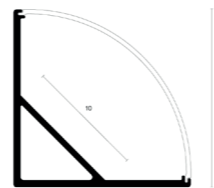

Corner round 16mm

Product name	Alupro LED profile corner 16mm
Color	Aluminium, white and black
Length	2m
Width	16 mm
Height	16mm
Max. LED strip power	14,4 W/m

PROFILES AND ENDCAPS

Aluminium	White	Black	
2.01.0625	2.01.1310	2.01.1311	Alupro LED profile corner 16mm 2m
2.01.0628	2.01.1316	2.01.1317	Alupro LED profile corner 16mm endcap closed round
2.01.0627	2.01.1314	2.01.1315	Alupro LED profile corner 16mm endcap open round

Corner round 30mm

Product name	Alupro LED profile corner 30mm
Color	Aluminium, white and black
Length	2m
Width	30mm
Height	30mm
Max. LED strip power	28,8 W/m

PROFILES AND ENDCAPS

Aluminium	White	Black	
2.01.0637	2.01.1312	2.01.1313	Alupro LED profile corner 30mm 2m
2.01.0640	2.01.1324	2.01.1325	Alupro LED profile corner 30mm endcap closed round
2.01.0639	2.01.1322	2.01.1323	Alupro LED profile corner 30mm endcap open round

Corner square 16mm

Product name	Alupro LED profile corner 16mm
Color	Aluminium, white and black
Length	2m
Width	16mm
Height	16mm
Max. LED strip power	14,4 W/m

PROFILES AND ENDCAPS

Aluminium	White	Black	
2.01.0625	2.01.1310	2.01.1311	Alupro LED profile corner 16mm 2m
2.01.0630	2.01.1320	2.01.1321	Alupro LED profile corner 16mm endcap closed square
2.01.0629	2.01.1318	2.01.1319	Alupro LED profile corner 16mm endcap open square

Corner square 30mm

Product name	Alupro LED profile corner 30mm
Color	Aluminium, white and black
Length	2m
Width	30mm
Height	30mm
Max. LED strip power	28,8 W/m

PROFILES AND ENDCAPS

Aluminium	White	Black	
2.01.0637	2.01.1312	2.01.1313	Alupro LED profile corner 30mm 2m
2.01.0642	2.01.1328	2.01.1329	Alupro LED profile corner 30mm endcap closed square
2.01.0641	2.01.1326	2.01.1327	Alupro LED profile corner 30mm endcap open square